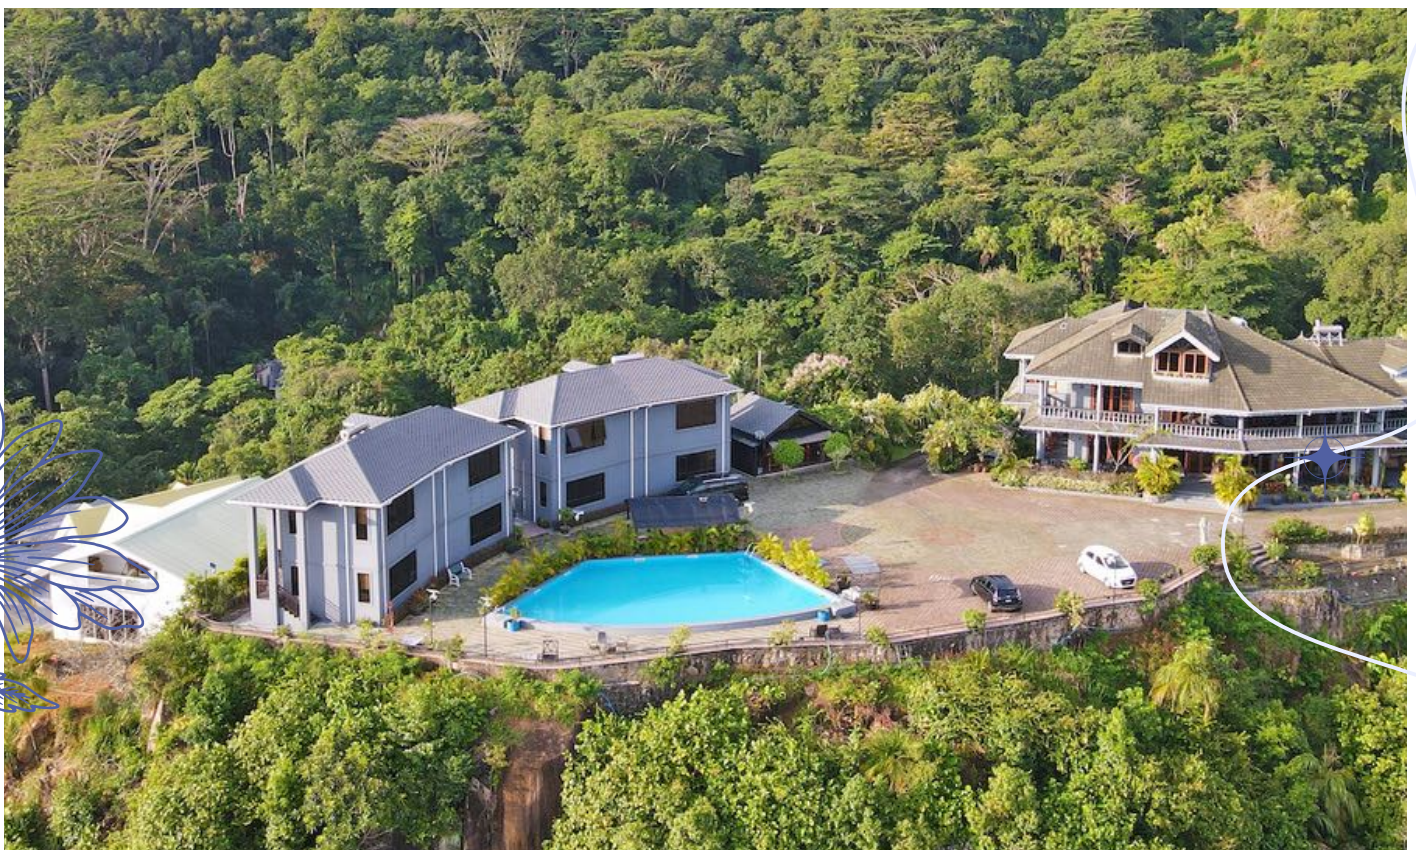

Venue Rental Only

Pool Side

- 11am-6pm
- Semi-Private pool access
- Below 18 years old SCR150/PP
- No music allowed

SCR200/PP

Restaurant & Garden

- 5 hours usage
- Restaurant, Rooftop & Garden
- Below 18 years old SCR200/PP
- Music allowed only in Restaurant room
- Additional hours SCR1,500/extra hour available on request

SCR300/PP

+248 2826888

blue.hill.seychelles@gmail.com